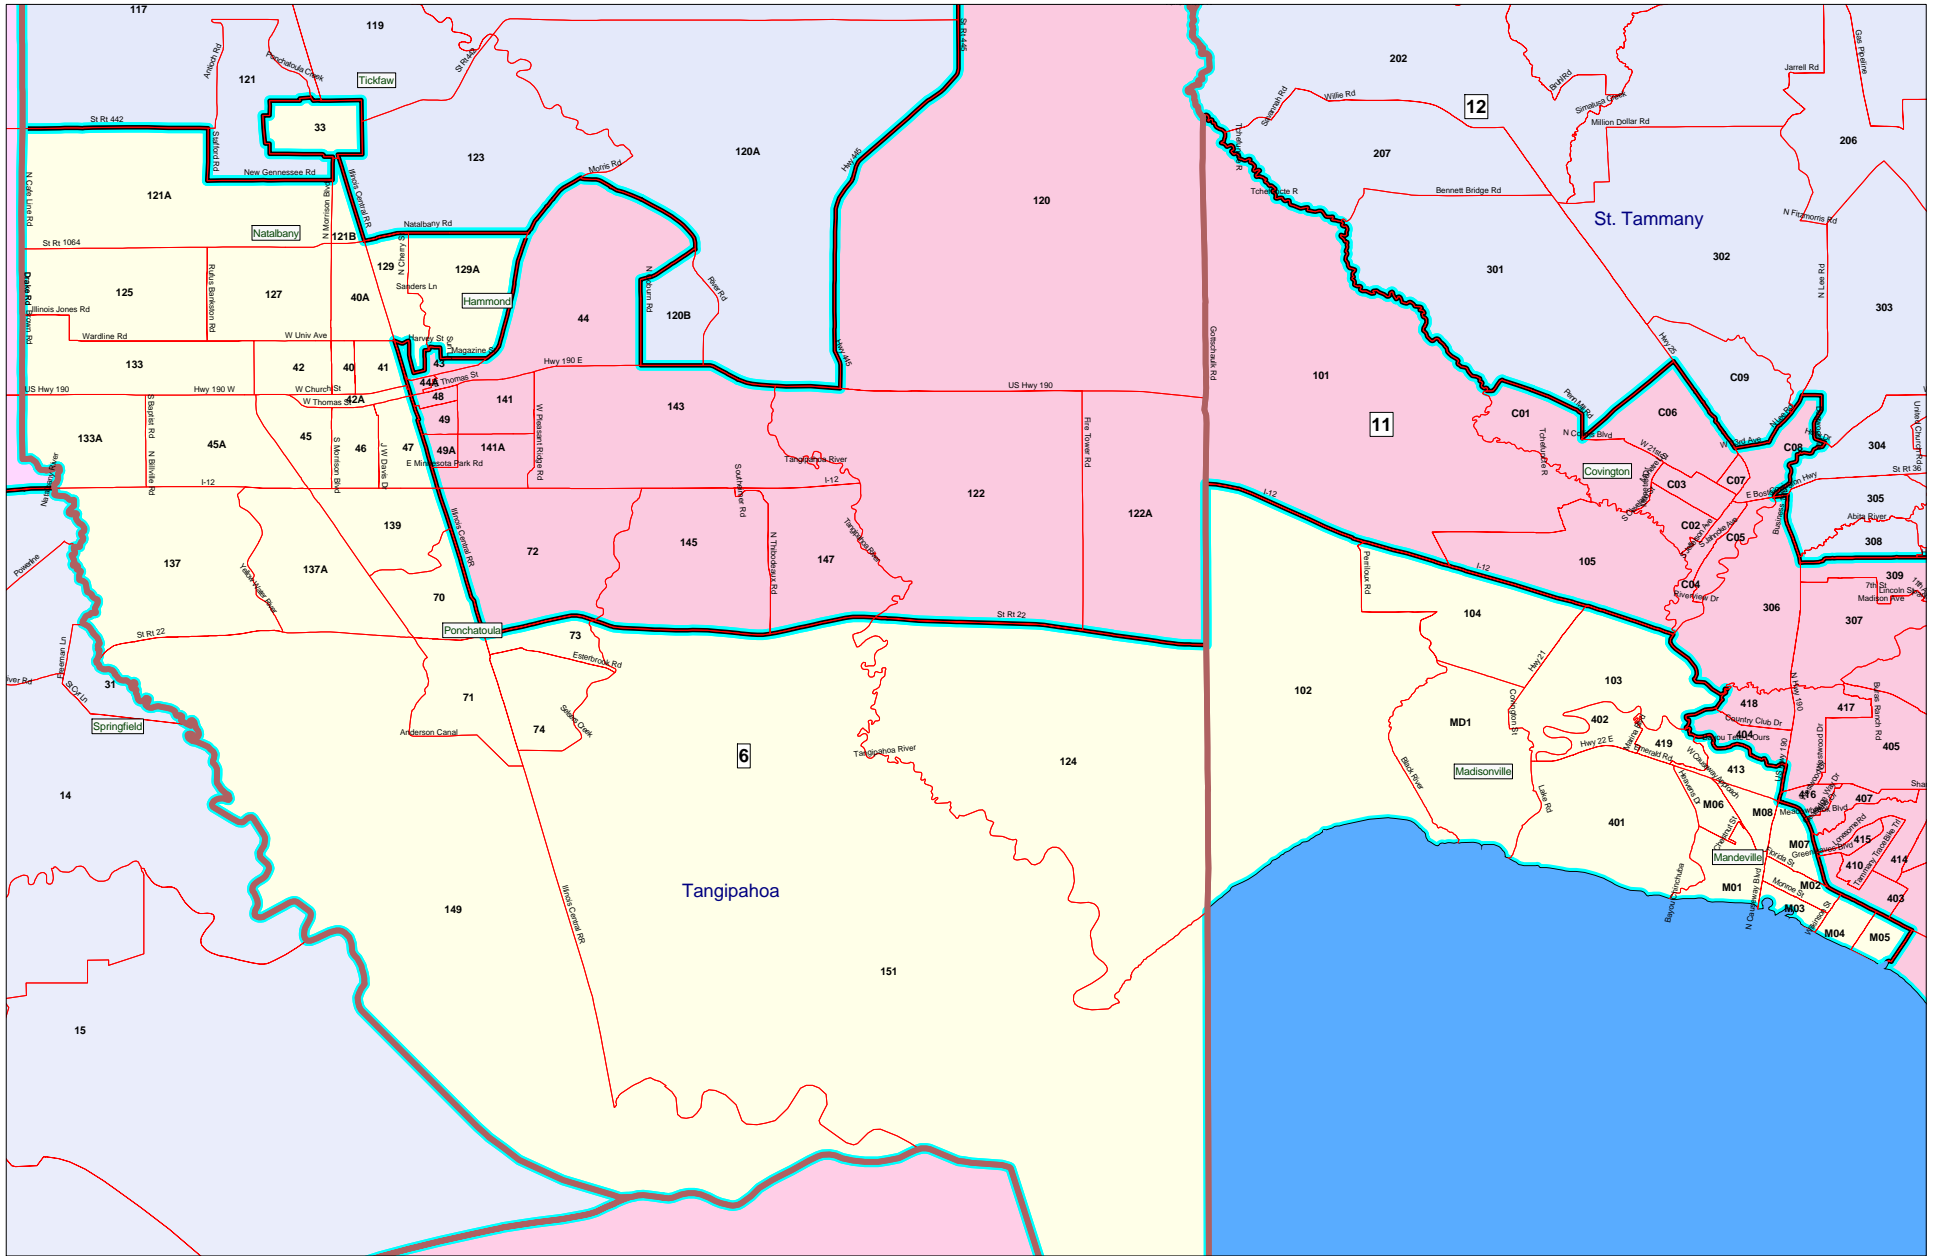

(2003) Senate District 6

(2003) Senate District 6 Northshore

(2003) Senate District 6 - Jefferson / Orleans