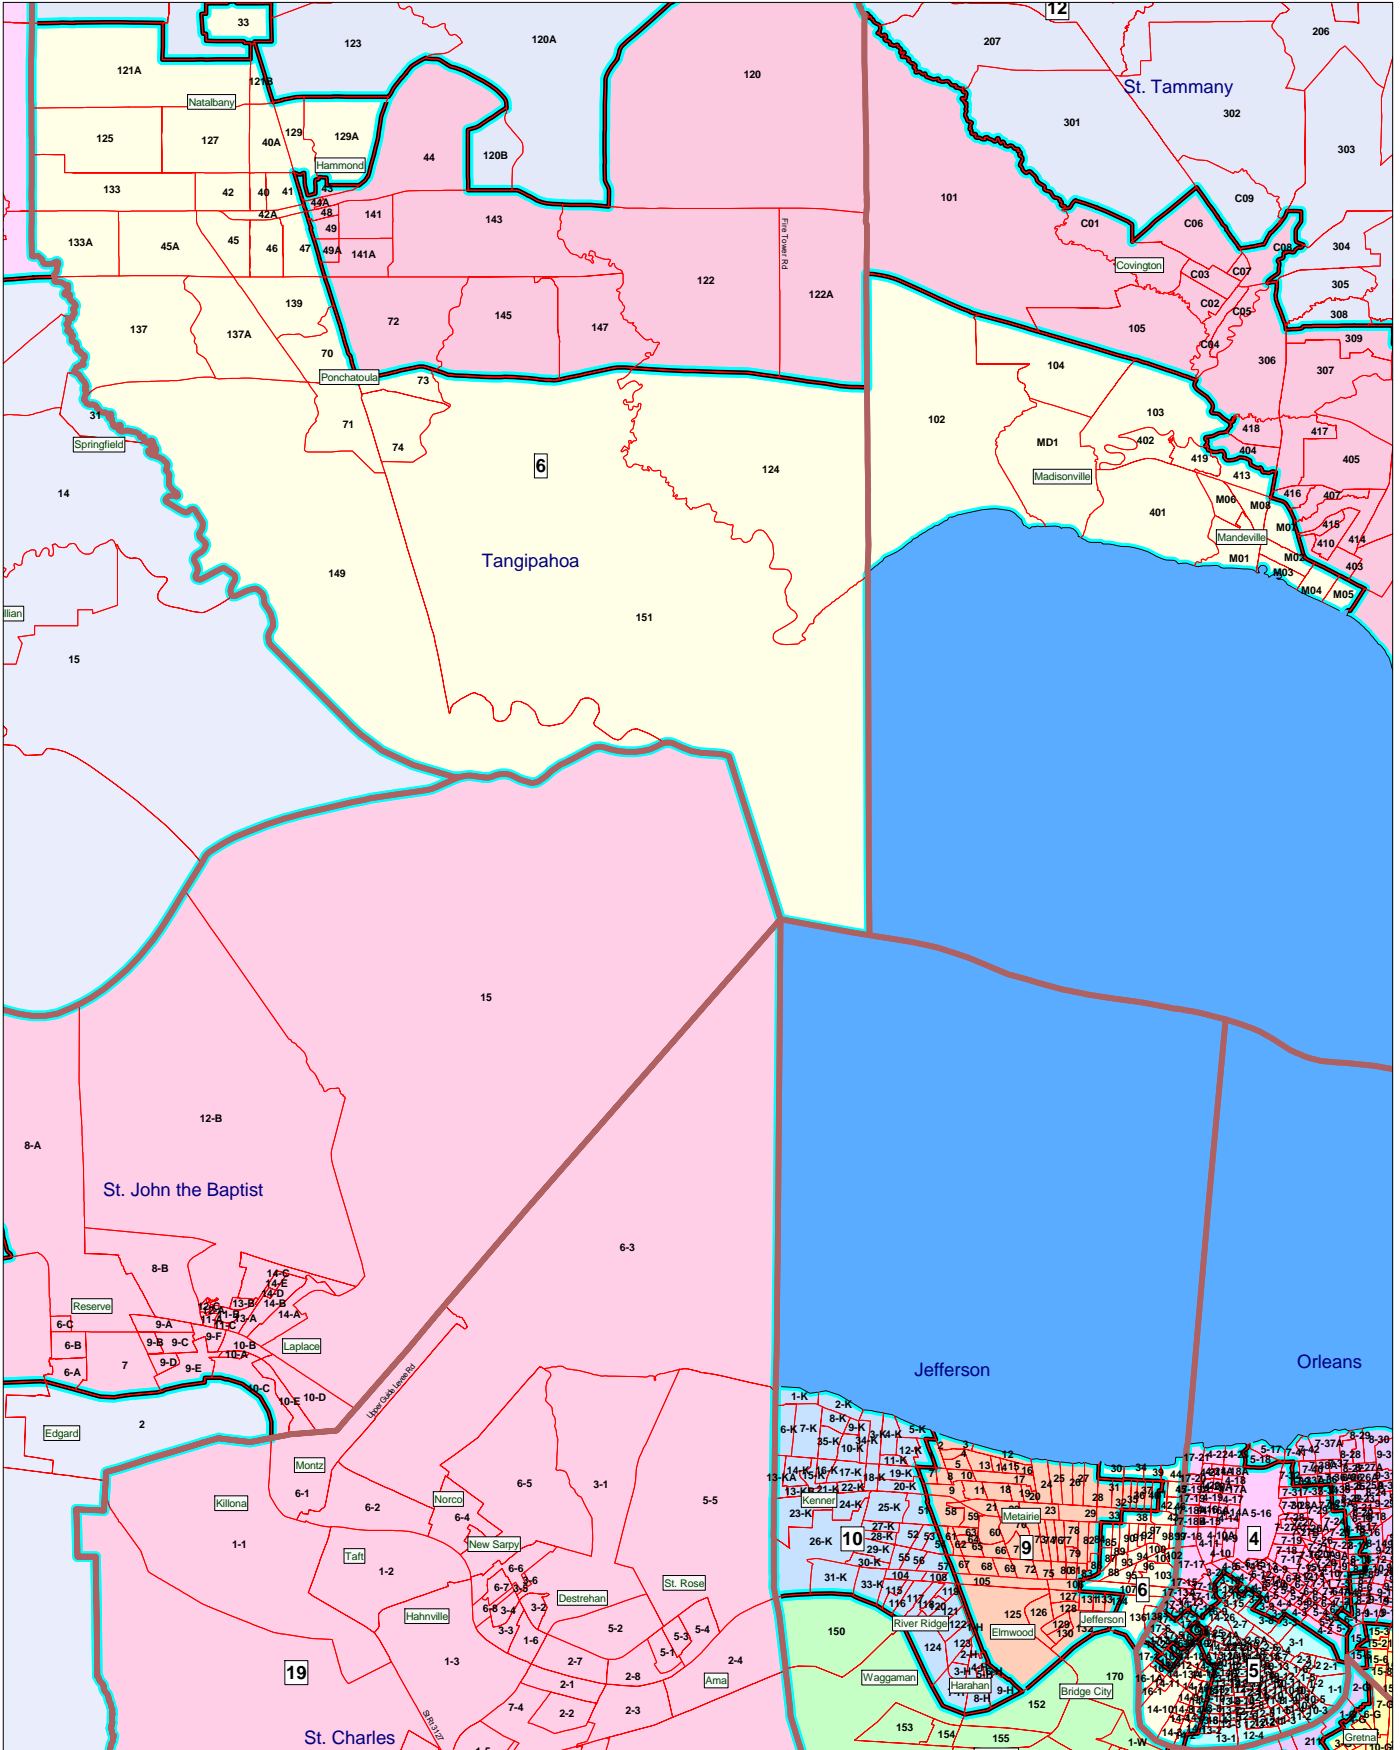

(2003) Senate District 6

(2003) Senate District 6 Northshore

(2003) Senate District 6 - Jefferson / Orleans