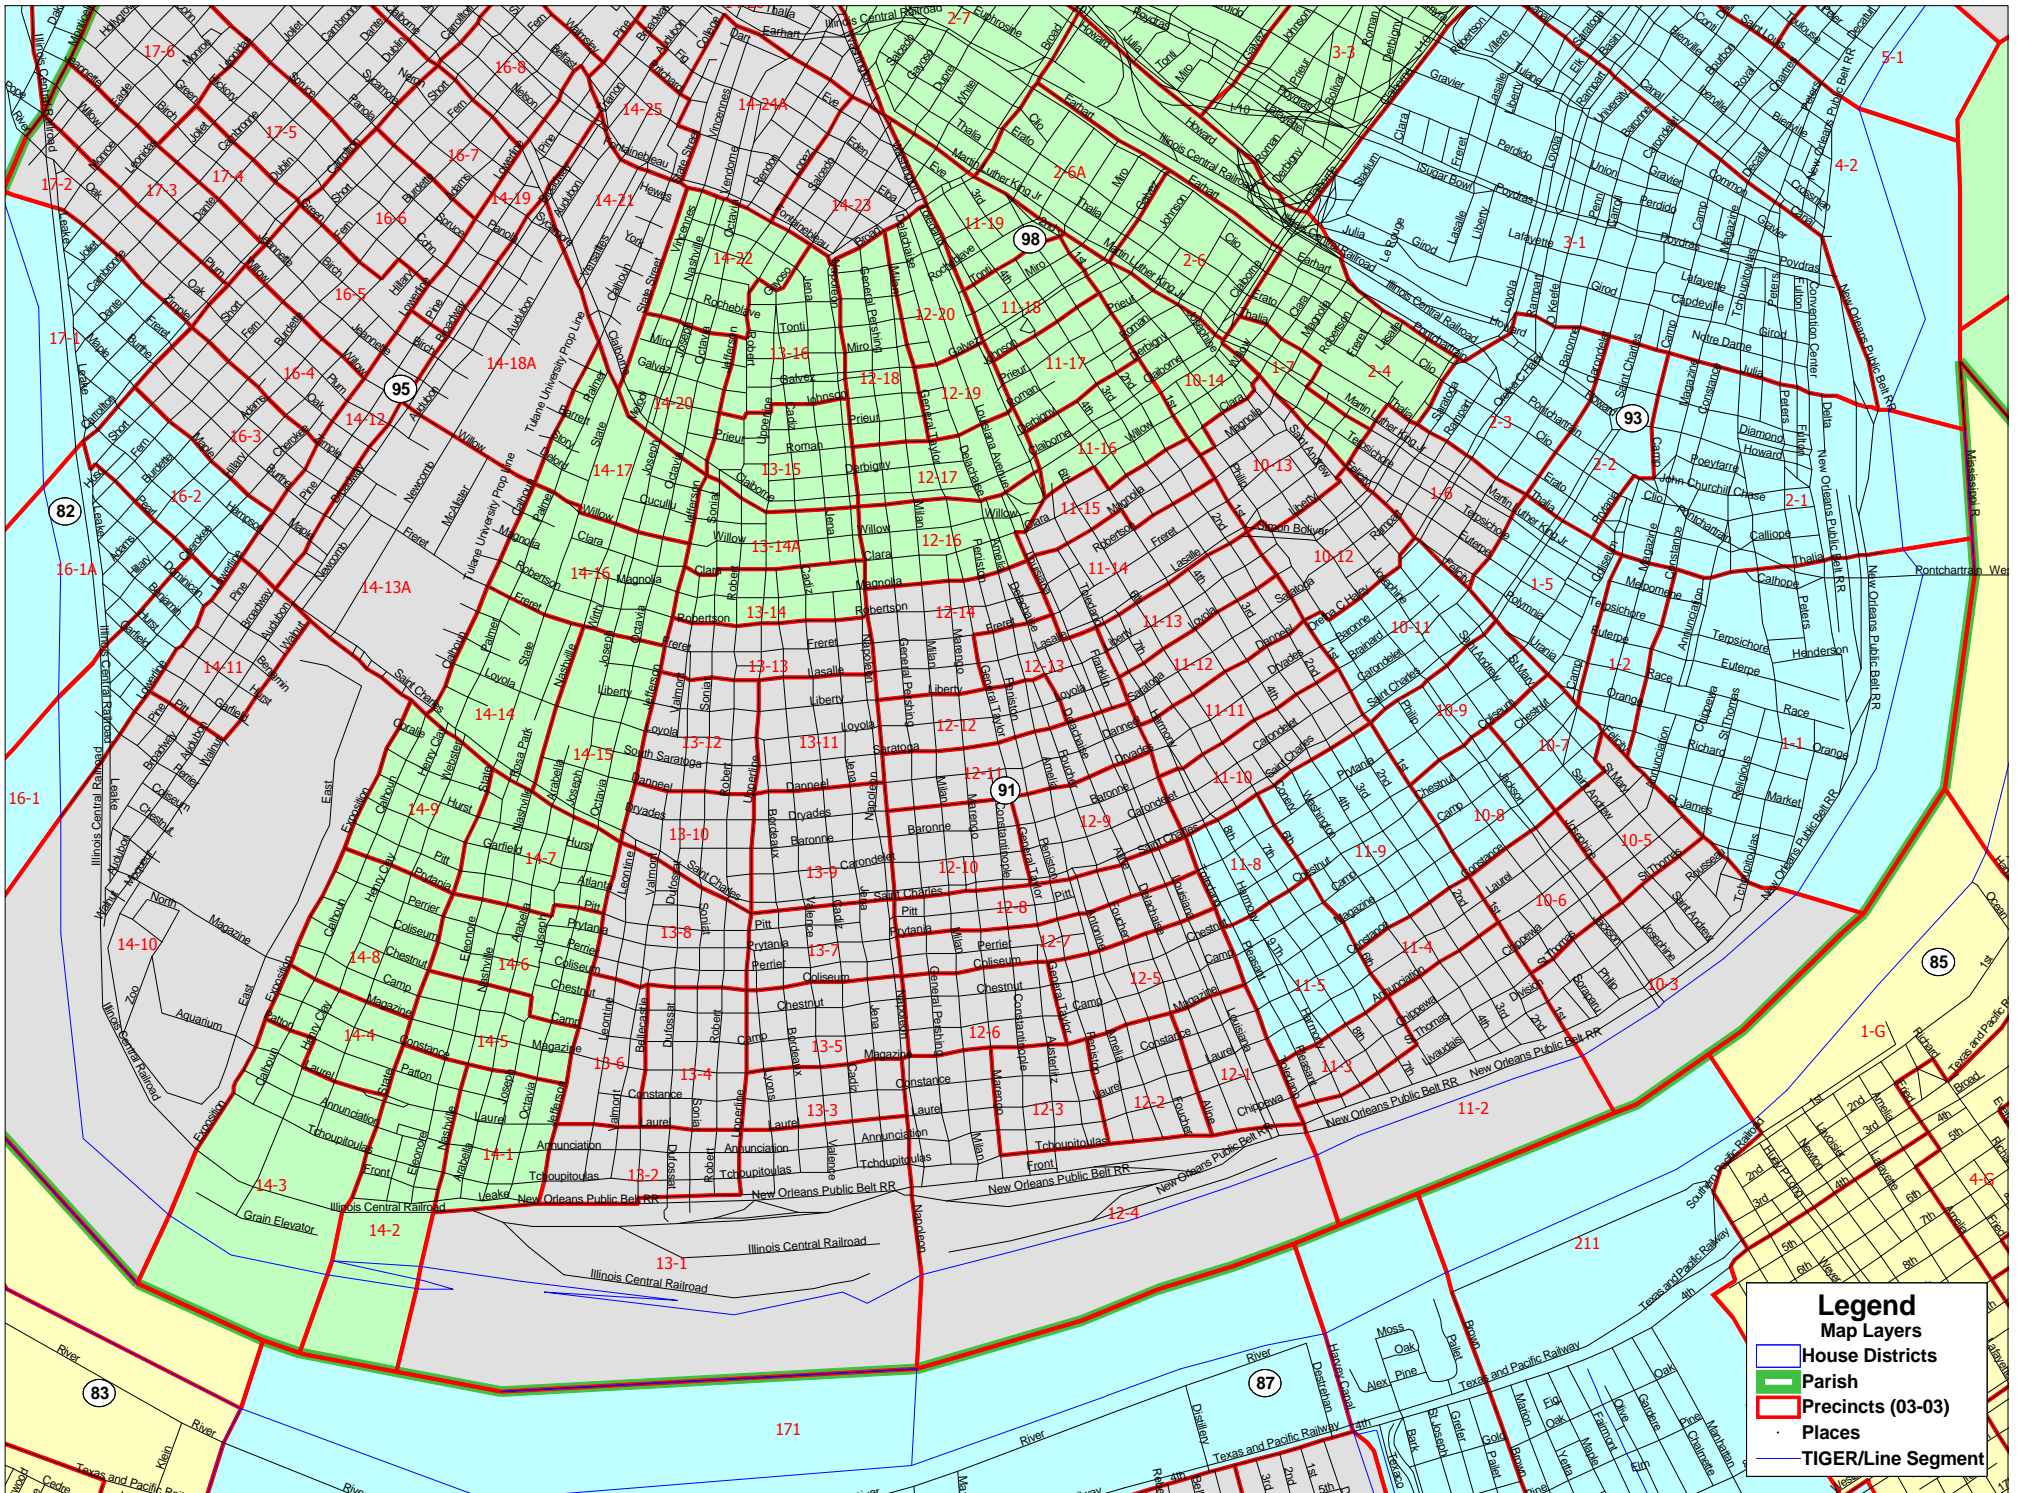

House District 91

Legend
Map Layers

- House Districts
- Parish
- Precincts (03-03)
- Places
- TIGER/Line Segment