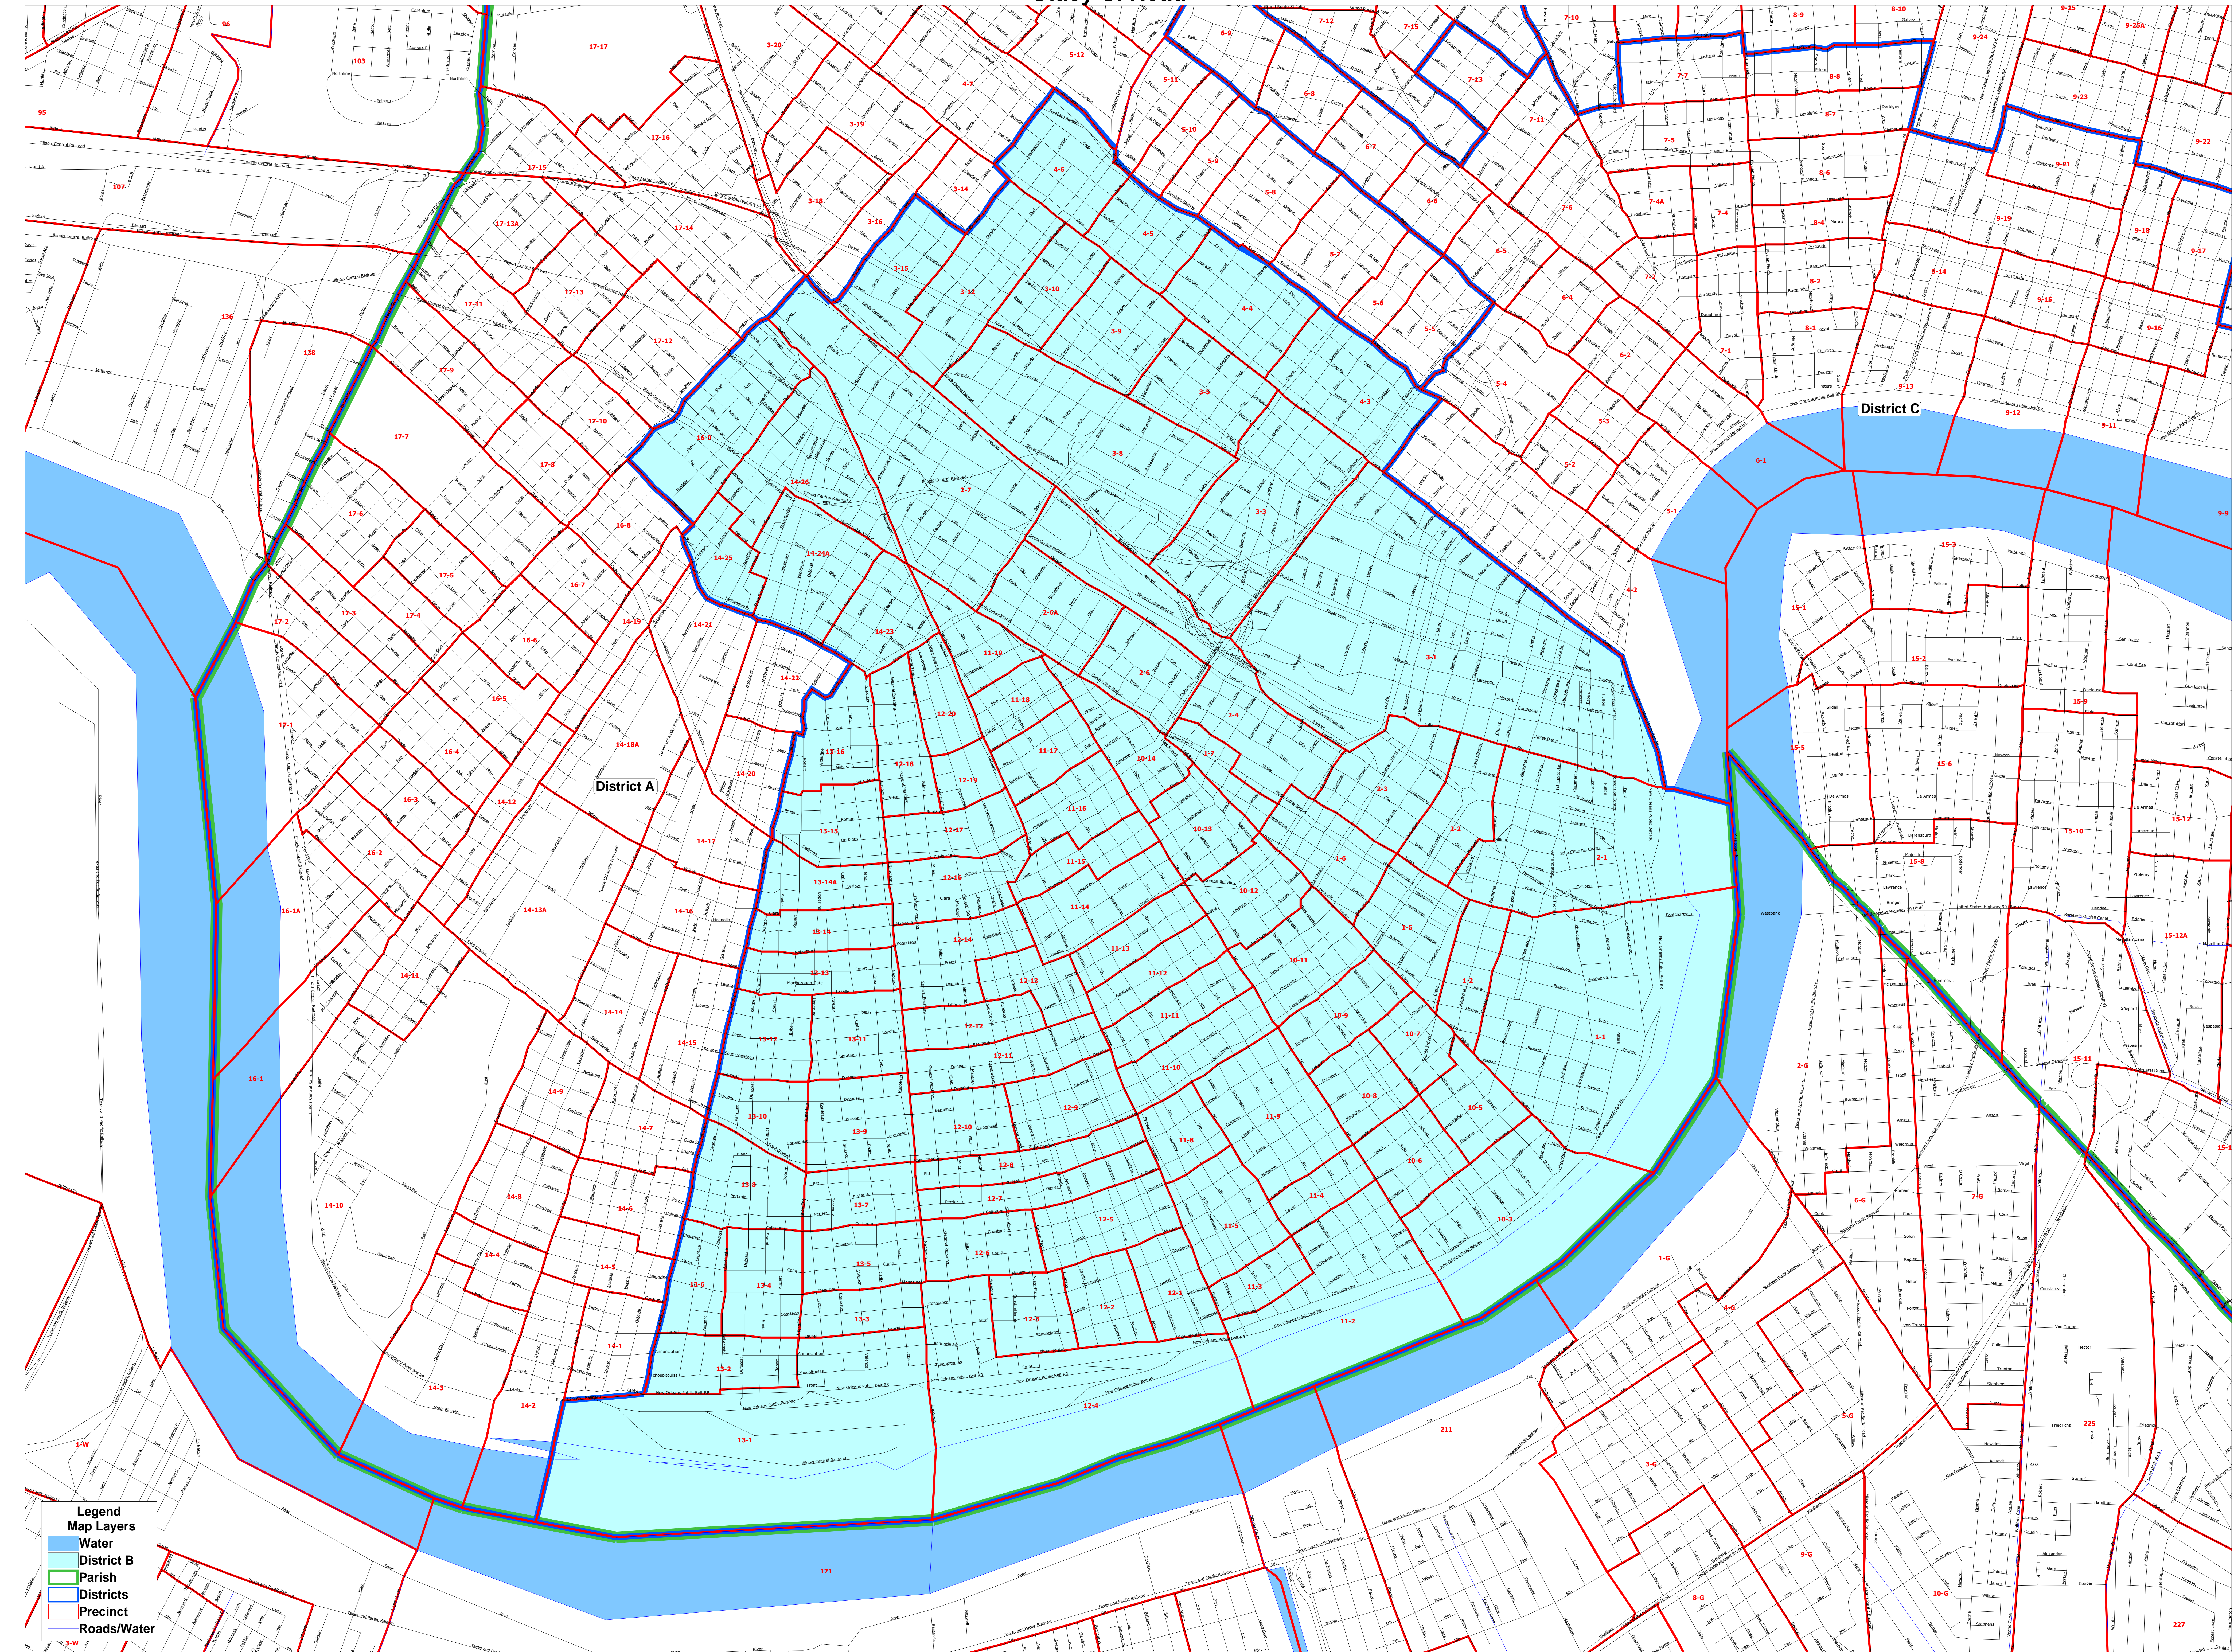

New Orleans City Council District B

Stacy S. Head

Legend

Map Layers

- Water
- District B
- Parish
- Districts
- Precinct
- Roads/Water