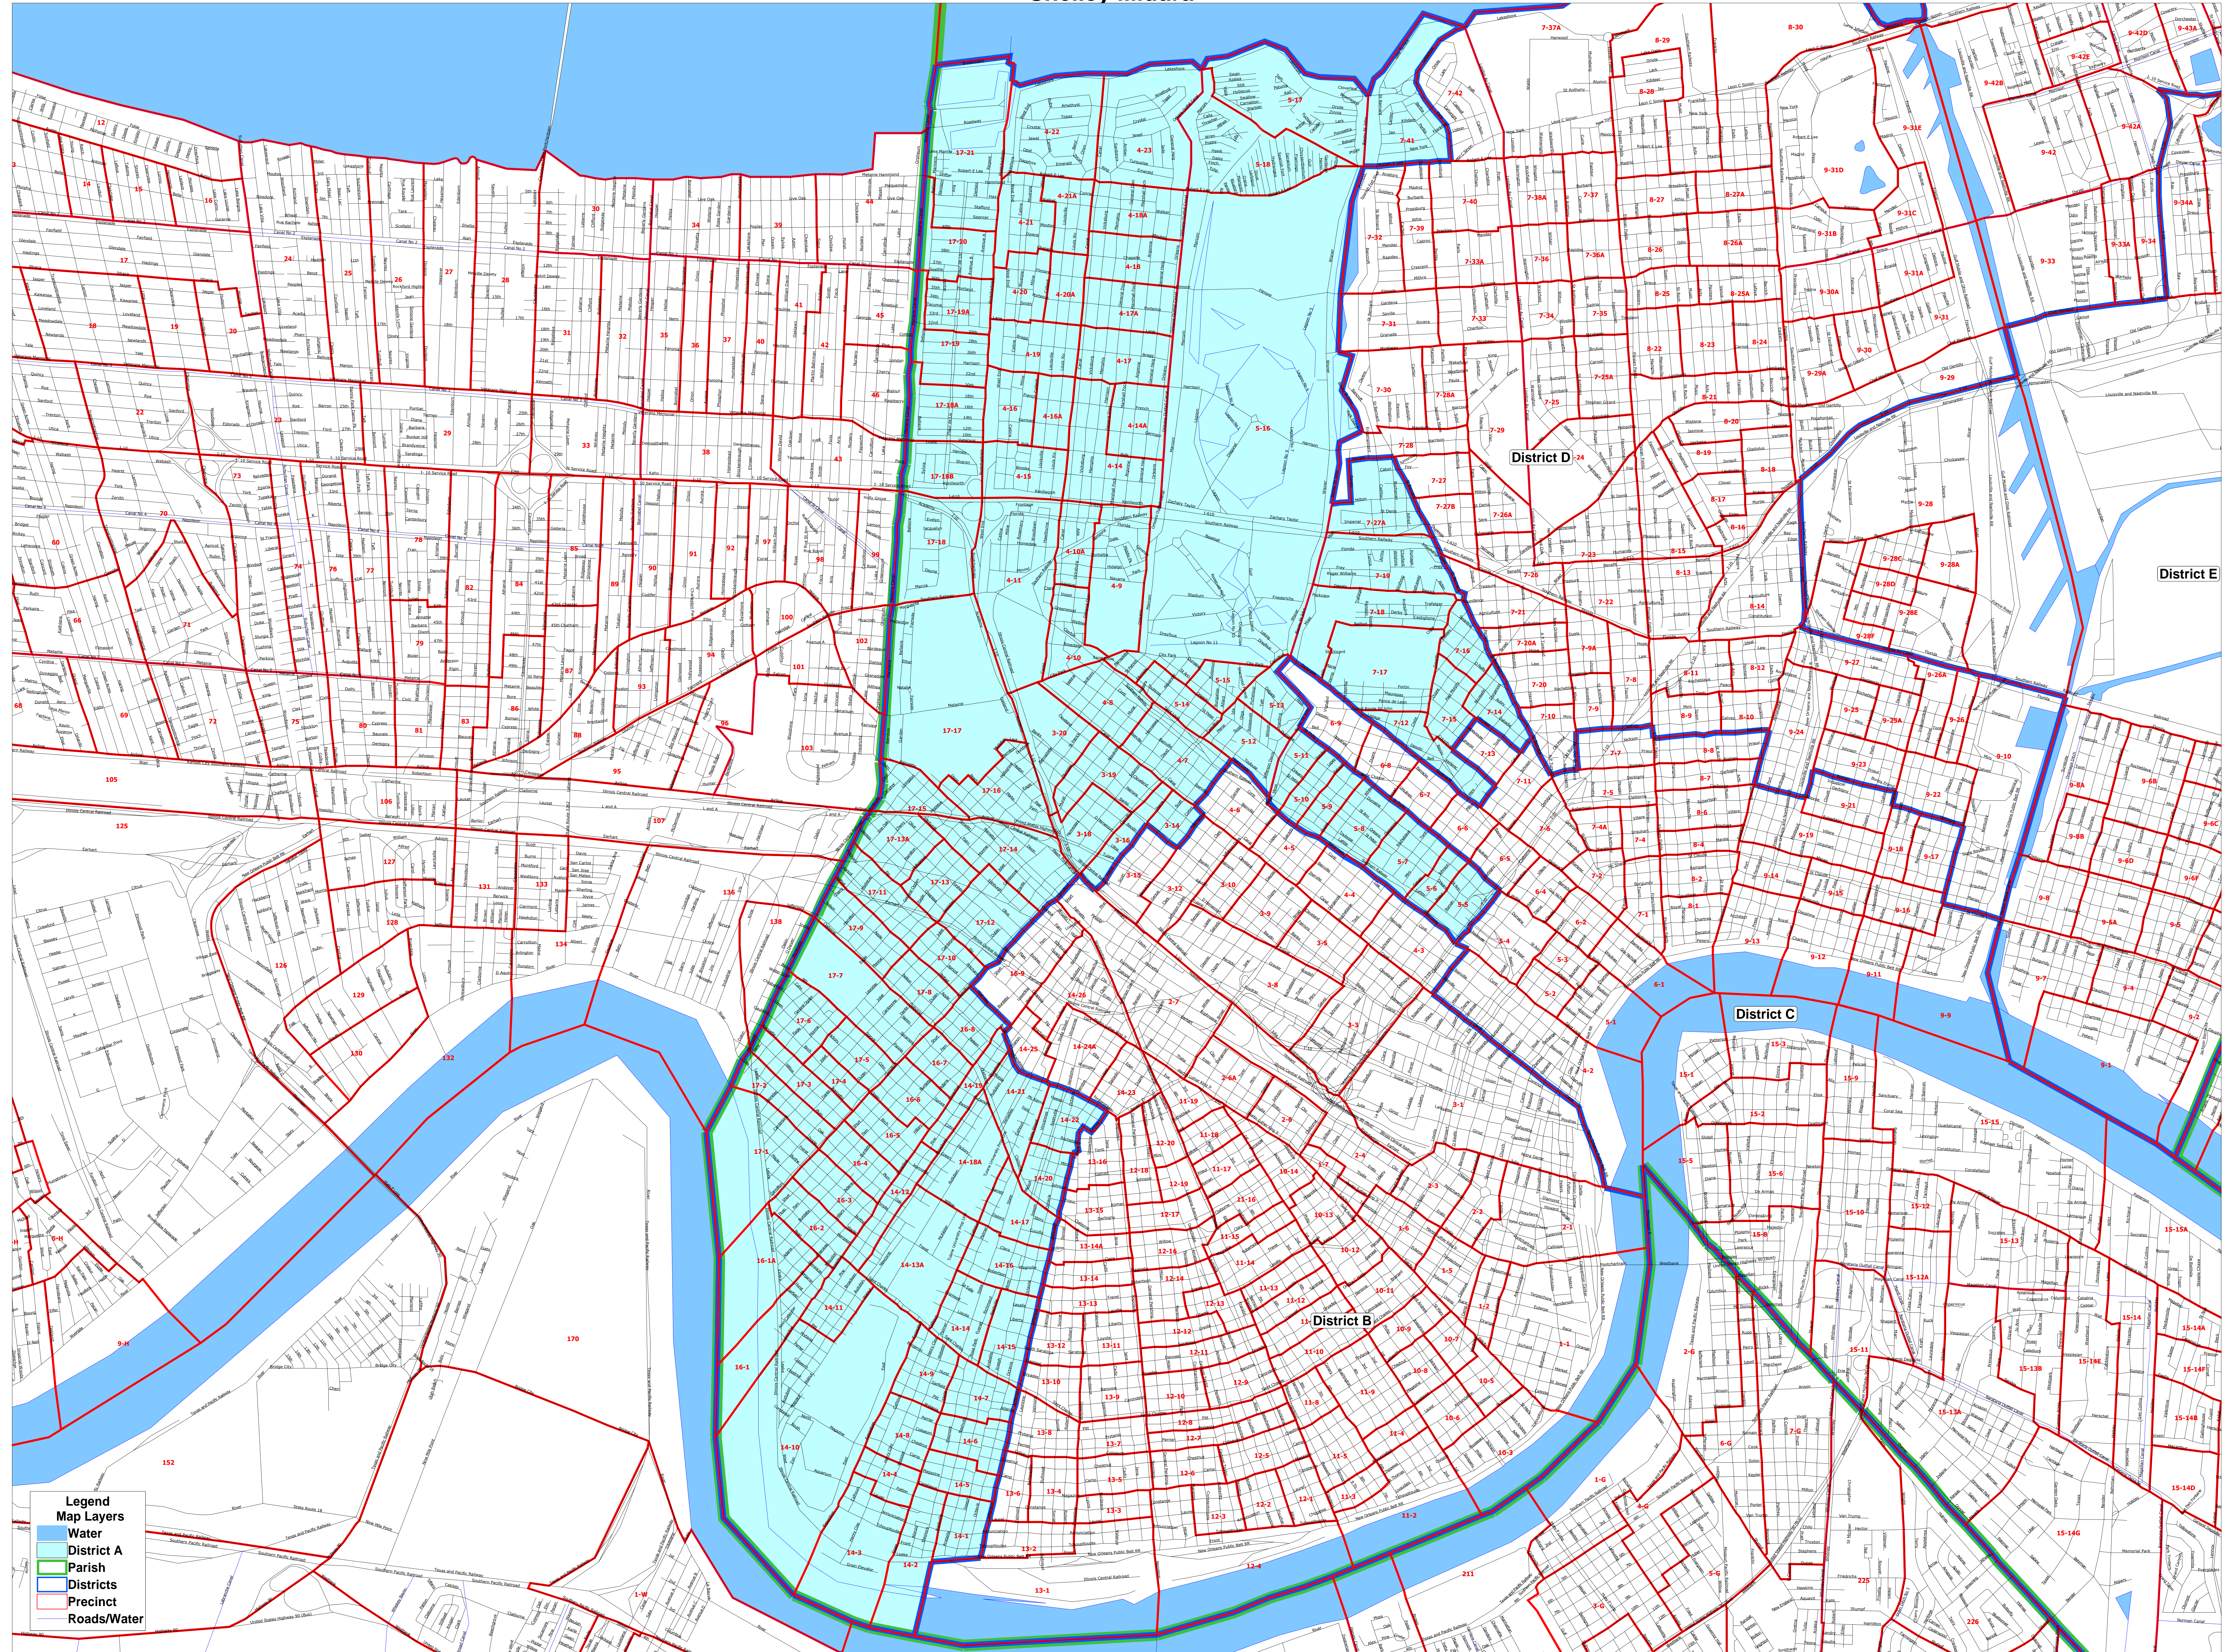

# New Orleans City Council District A

Shelley Midura

- Legend**
- Map Layers
  - Water
  - District A
  - Parish
  - Districts
  - Precinct
  - Roads/Water